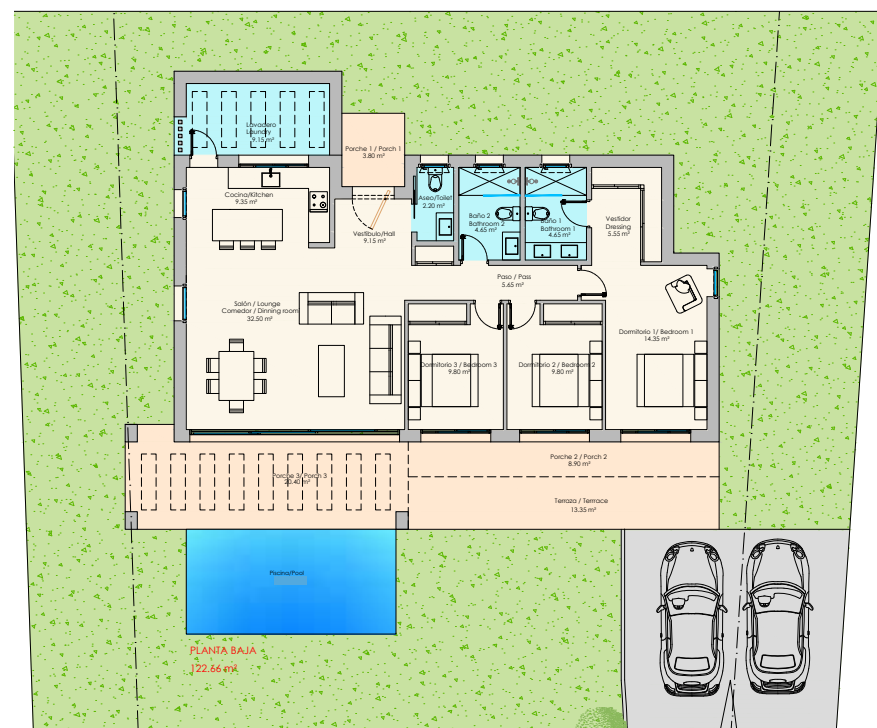

Type B

Plot Size	1311	m ²
Interiors	123	m ²
Terraces and Porches	46	m ²
Pool Area	18	m ²
Total Build Area	178	m ²
Bedrooms	3	
Bathrooms	2,5	
Price on Application		

by Crest Homes