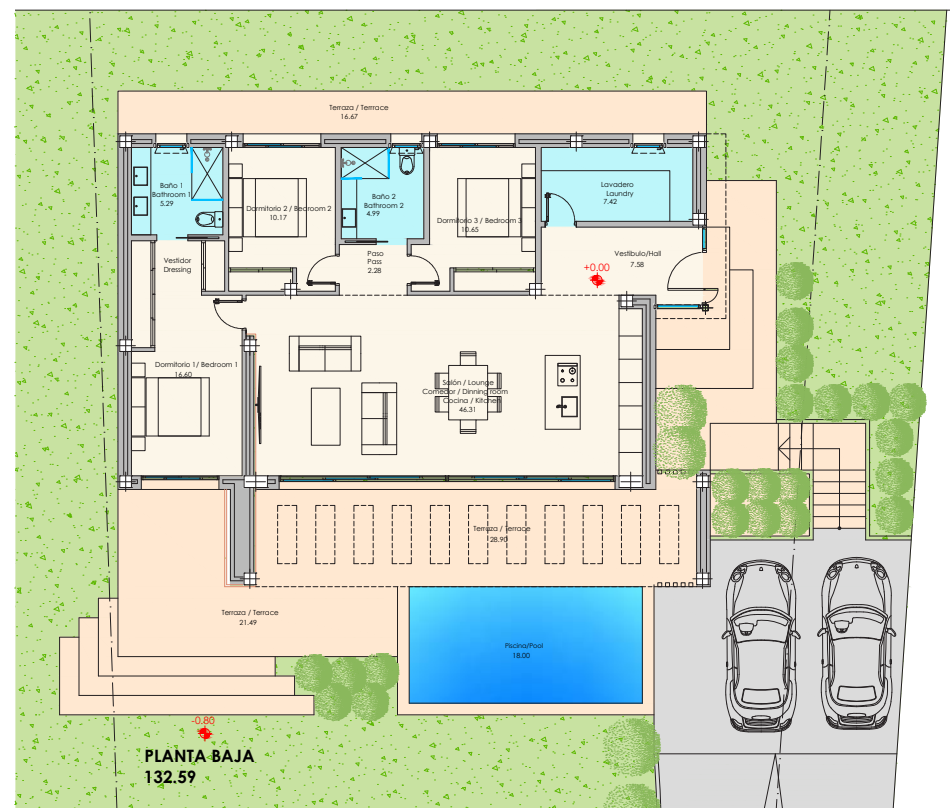

Type A

Plot Size	1331	m ²
Interiors	132	m ²
Terraces and Porches	68	m ²
Pool Area	18	m ²
Total Build Area	217	m ²
Bedrooms	3	
Bathrooms	2	
Price on Application		

by Crest Homes