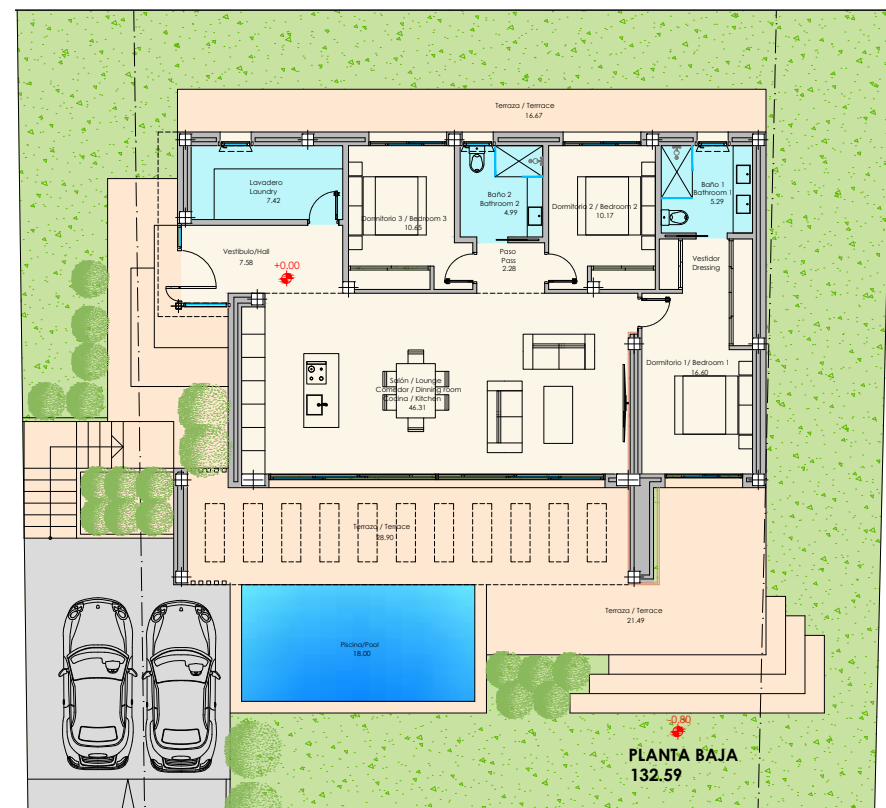

Type A mirrored

Plot Size	1229 m ²
Interiors	132 m ²
Terraces and Porches	68 m ²
Pool Area	18 m ²
Total Build Area	217 m ²
Bedrooms	3
Bathrooms	2
Price on Application	

by Crest Homes